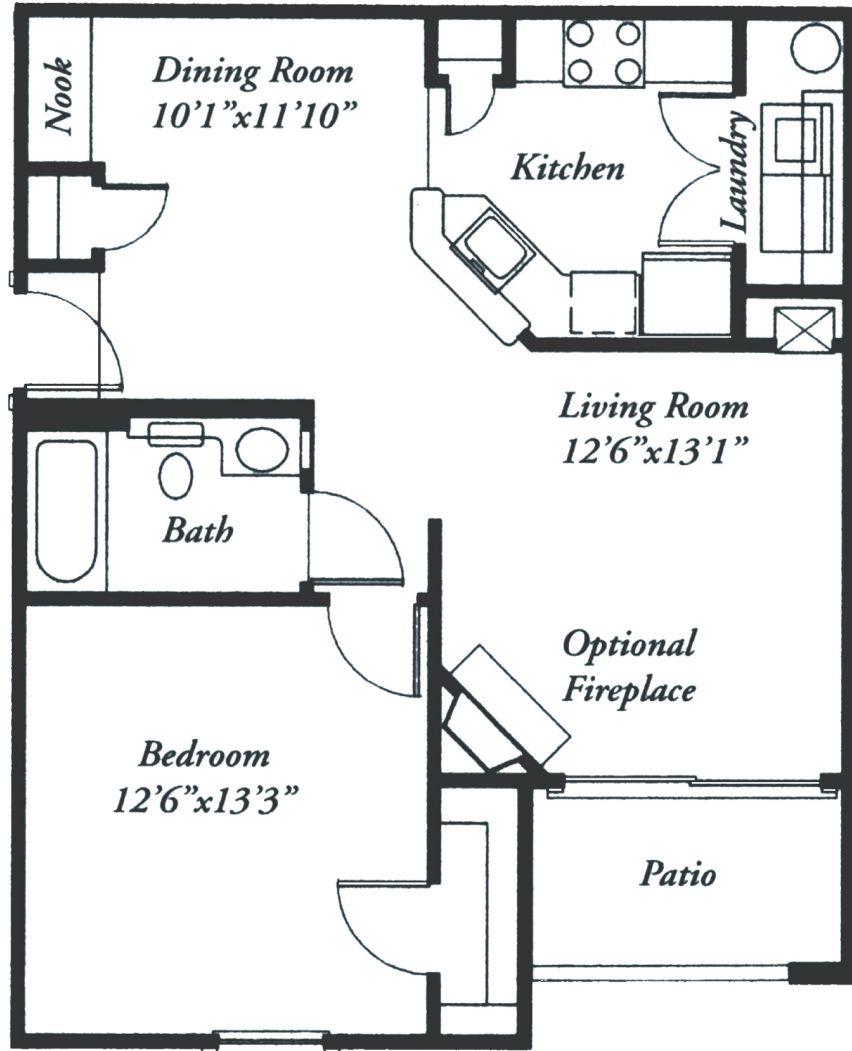

Summerrill
at falls river

The Gardenia

752 SQ. FT.