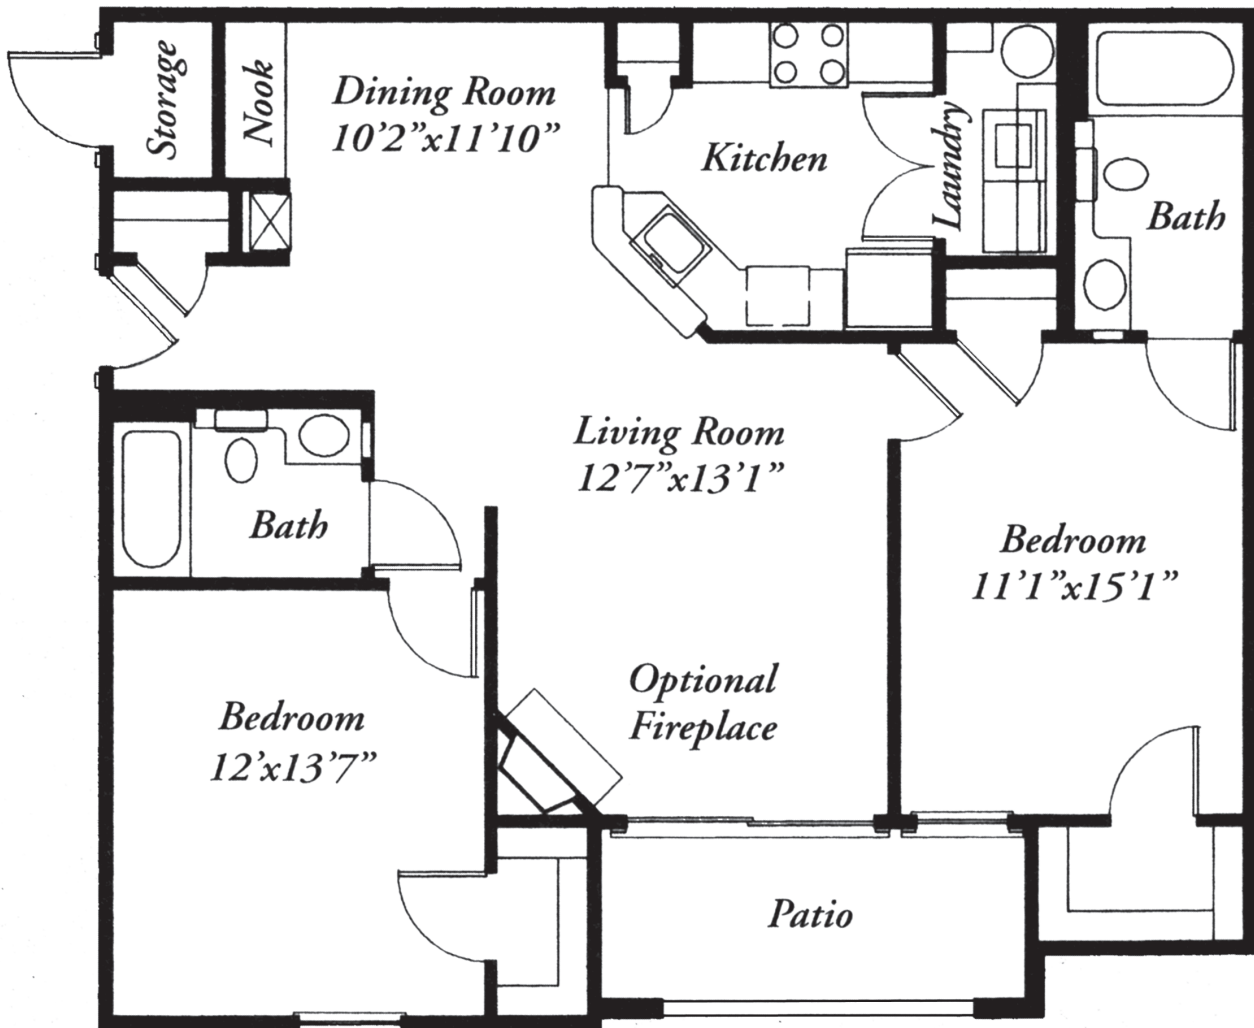

Summerville
at falls river

The Lilac

1,092 SQ. FT.