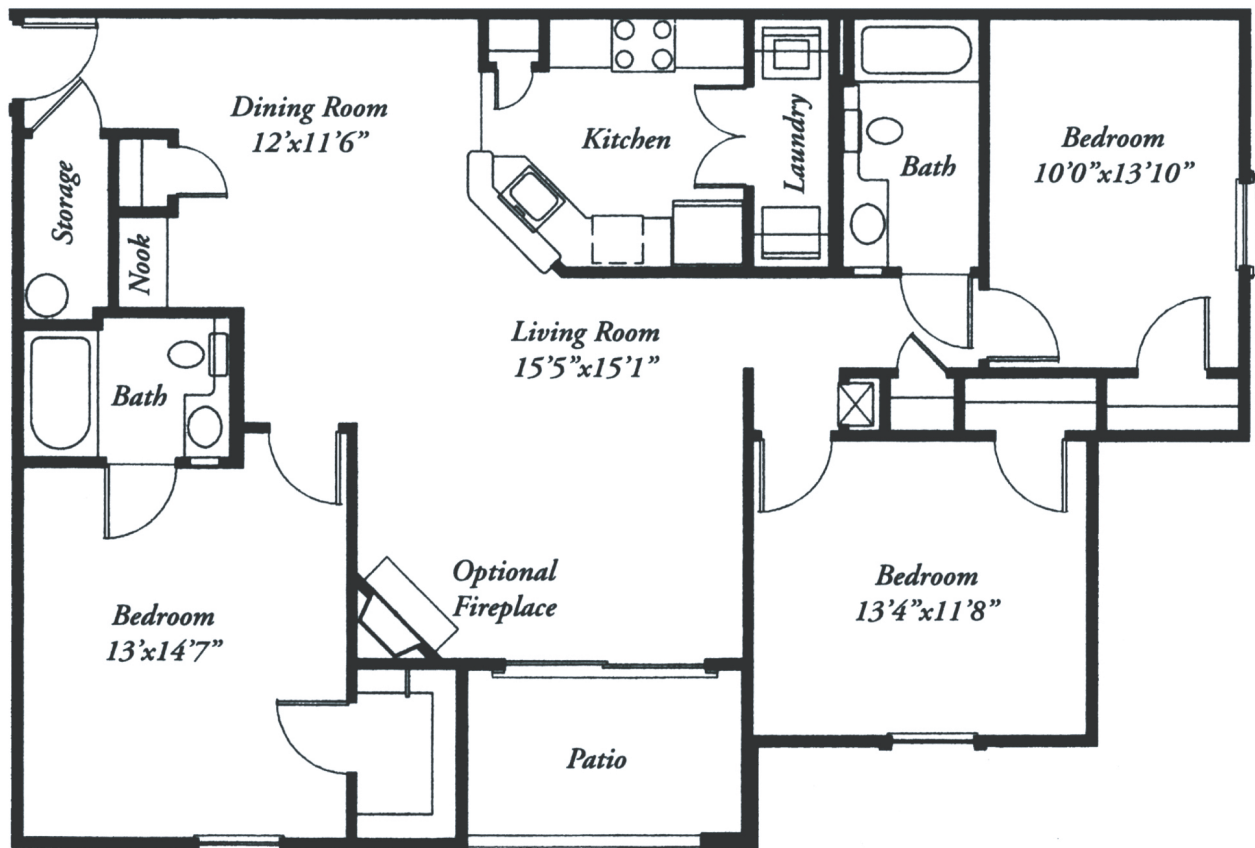

Summerville
at falls river

The Magnolia

1,387 SQ. FT.